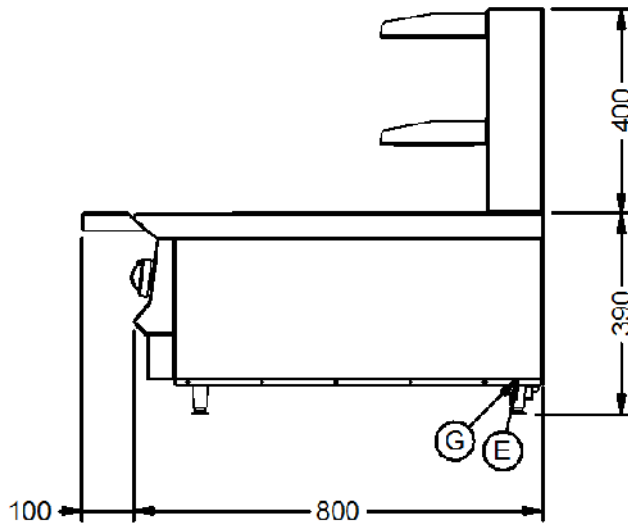

Technical Picture

Lincat Limited

Whisby Road,
Lincoln, LN6 3QZ,
United Kingdom

Company No: 2175448

A member company of

Customer Care

Tel: +44 1522 875500
Email: care@lincat.co.uk

Export Customers

Tel: +44 1522 503250
Email: export@lincat.co.uk

Opening Hours

Monday – Friday:
8.30am – 5pm